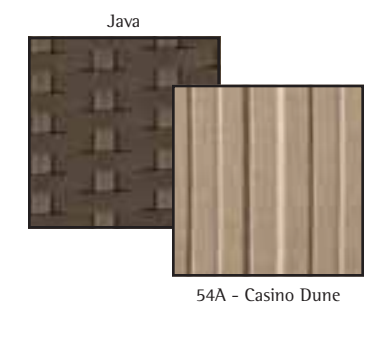

6U0043N
Coffee Table

6U0036J
36" Square Umbrella Table - Java Wicker

6U0165J
48" Round Umbrella Table - Java Wicker

6U0172N
47" x 80" Oval Umbrella Table

*All Deep Seating now available with Cord/Welt/Fringe Options.
See Design Guide for Weave Color Options.

Designer Suggested Combinations:

10Y - Natural
Pictured

55U - Lace Wheat
Pictured

54A - Casino Dune