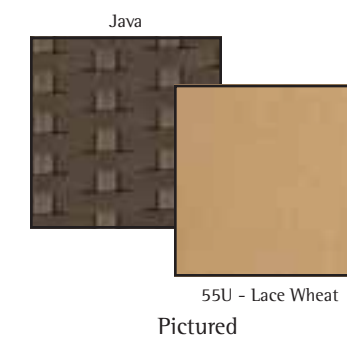

6U0043N
Coffee Table

6U0036J
36" Square Umbrella Table - Java Wicker

6U0165J
48" Round Umbrella Table - Java Wicker

6U0172N
47" x 80" Oval Umbrella Table

*All Deep Seating now available with Cord/Welt/Fringe Options.
See Design Guide for Weave Color Options.

Designer Suggested Combinations:

10Y - Natural
Pictured

55U - Lace Wheat
Pictured

54A - Casino Dune