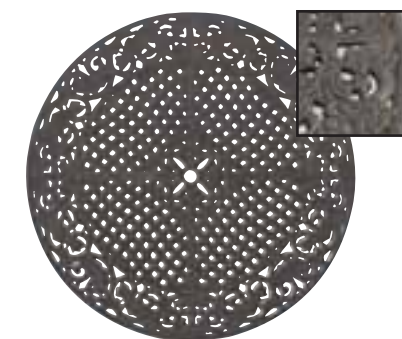

Available in the following shapes and sizes:

- Round End
- Retangular Side
- Retangular Coffee
- 36" Square
- 48" Round
- 42" x 84" Rectangle
- Console

RIDGELAND

36125U - 48" Round Umbrella Cast Top

Available in the following shapes and sizes:

- 18" Square End
- Retangular Side
- Retangular Coffee
- 24" x 36" Rectangle
- 36" Square
- 48" Round
- 60" Square
- 42" x 84" Rectangle

TEXTURED SLATE

36129U - 48" Round Umbrella Cast Top

Available in the following shapes and sizes:

- Round End
- Retangular Side
- Retangular Coffee
- 36" Square
- 48" Round
- 42" x 84" Rectangle
- Console

Insert Cast Tops

CHIANTI

Available in the following shapes and sizes:

- Round End
- Retangular Side
- Coffee
- 31" Round
- 48" Round
- 60" Round
- 42" x 84" Oval
- Console

48" Round Cast Insert

IVY

Available in the following shapes and sizes:

- Round End
- Retangular Side
- Coffee
- 31" Round
- 48" Round
- 60" Round
- 42" x 84" Oval
- Console

48" Round Cast Insert

LA FLEUR

Available in the following shapes and sizes: