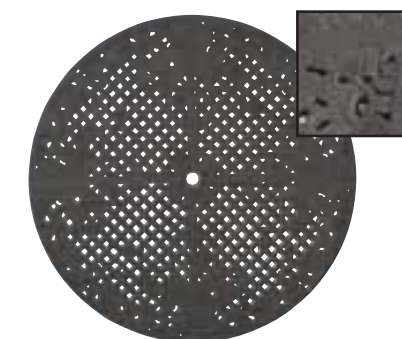

- 18" Square End
- Retangular Side
- Retangular Coffee
- 24" x 36" Rectangle
- 36" Square
- 48" Round
- 60" Square
- 42" x 84" Rectangle

TEXTURED SLATE

36129U - 48" Round Umbrella Cast Top

Available in the following shapes and sizes:

- Round End
- Retangular Side
- Retangular Coffee
- 36" Square
- 48" Round
- 42" x 84" Rectangle
- Console

Insert Cast Tops

CHIANTI

Available in the following shapes and sizes:

- Round End
- Retangular Side
- Coffee
- 31" Round
- 48" Round
- 60" Round
- 42" x 84" Oval
- Console

48" Round Cast Insert

IVY

Available in the following shapes and sizes:

- Round End
- Retangular Side
- Coffee
- 31" Round
- 48" Round
- 60" Round
- 42" x 84" Oval
- Console

48" Round Cast Insert

LA FLEUR

Available in the following shapes and sizes: