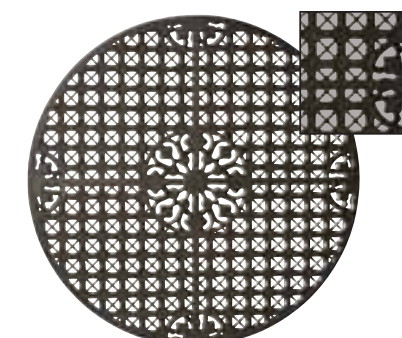

- Round End
- Retangular Side
- Retangular Coffee
- 36" Square
- 48" Round
- 42" x 84" Rectangle
- Console

Insert Cast Tops

CHIANTI

Available in the following shapes and sizes:

- Round End
- Retangular Side
- Coffee
- 31" Round
- 48" Round
- 60" Round
- 42" x 84" Oval
- Console

48" Round Cast Insert

IVY

Available in the following shapes and sizes:

- Round End
- Retangular Side
- Coffee
- 31" Round
- 48" Round
- 60" Round
- 42" x 84" Oval
- Console

48" Round Cast Insert

LA FLEUR

Available in the following shapes and sizes:

- Round End
- Retangular Side
- Coffee
- 31" Round
- 48" Round
- 60" Round
- 42" x 84" Oval
- Console

48" Round Cast Insert

Available in various table frame options.
See Price List for details.