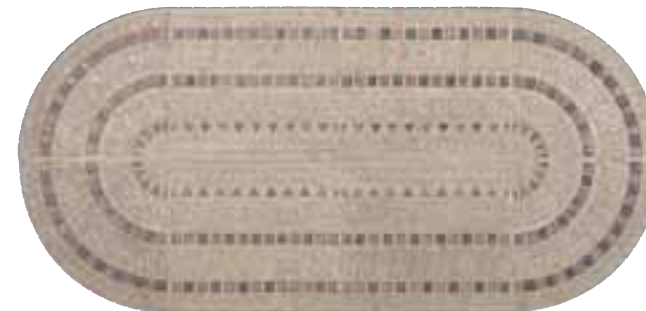

TOP OPTIONS

Cast Mosaic Tops

ELISSA

36809U - 42" x 84" Oval Cast Mosaic Umbrella Top

36109U - 48" Round Umbrella Cast Mosaic Top

MARSELLA

36817U - 42" x 84" Oval Cast Mosaic Umbrella Top

36117U - 48" Round Umbrella Cast Mosaic Top

Cast Marble Top

CRÈME

Available in the following shapes and sizes:

- Round End
- Square End
- Rectangular Side
- Small Coffee
- Large Coffee
- 24" x 36" Rectangle
- 36" Square
- 48" Round
- 60" Round
- 63" Square
- 36" x 60" Rectangle
- 42" x 84" Oval
- 48" x 96" Oval
- Console

CM48 - 48" Round Premium Cast Marble Top*

*Available in various sizes, table base options and in standard or premium versions. See Price List for details.

Cast Tops

CRESTWOOD

36126U - 48" Round Umbrella Cast Top

48" Round Cast Insert

IVY

Available in the following shapes and sizes:

- Round End
- Retangular Side
- Coffee
- 31" Round
- 48" Round
- 60" Round
- 42" x 84" Oval
- Console

48" Round Cast Insert

LA FLEUR

Available in the following shapes and sizes: