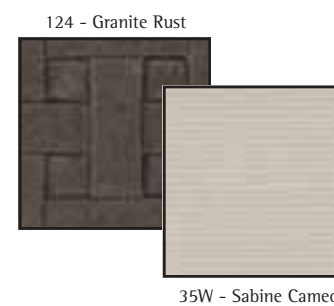

TOLEDO

41133C
Dining Arm Chair

41133SWC
Swivel Rocker

41433C
Swivel Bar Stool

43233C
Bench

43033C
Lounge Chair
43433C
Ottoman

43133C
Loveseat

43333C
Sofa

40033C
Adjustable Chaise Lounge

40233C
Adjustable Double Chaise Lounge

42533G
Round End Table

42633G
Rectangular Side Table

42733G
Coffee Table

42133RG
48" Round Dining Table*

*Also available: 31" Round; 60" Round; 42" x 84" Oval

Designer Suggested Combinations:

124 - Granite Rust

35W - Sabine Cameo

164 - Nutmeg

86W - Diva Cayenne

180 - Aged Ebony

18A - Davidson Walnut