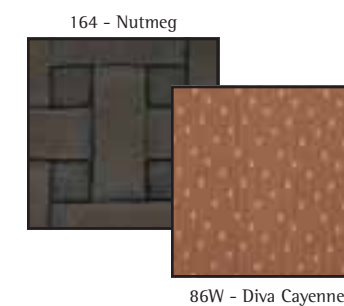

TOLEDO

41133C
Dining Arm Chair

41133SWC
Swivel Rocker

41433C
Swivel Bar Stool

43233C
Bench

43033C
Lounge Chair
43433C
Ottoman

43133C
Loveseat

43333C
Sofa

40033C
Adjustable Chaise Lounge

40233C
Adjustable Double Chaise Lounge

42533G
Round End Table

42633G
Rectangular Side Table

42733G
Coffee Table

42133RG
48" Round Dining Table*

*Also available: 31" Round; 60" Round; 42" x 84" Oval

Designer Suggested Combinations:

124 - Granite Rust

35W - Sabine Cameo

164 - Nutmeg

86W - Diva Cayenne

180 - Aged Ebony

18A - Davidson Walnut