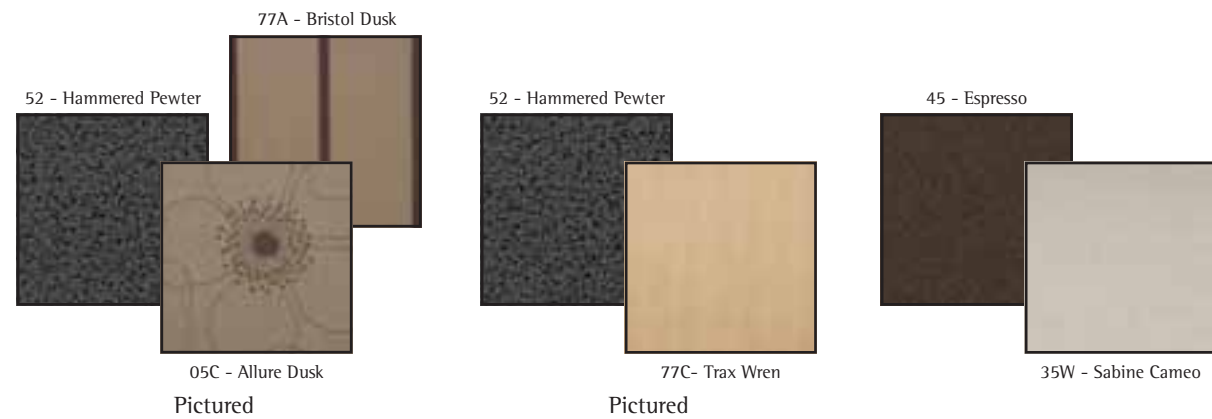

Designer Suggested Combinations:

Terrance Cushion