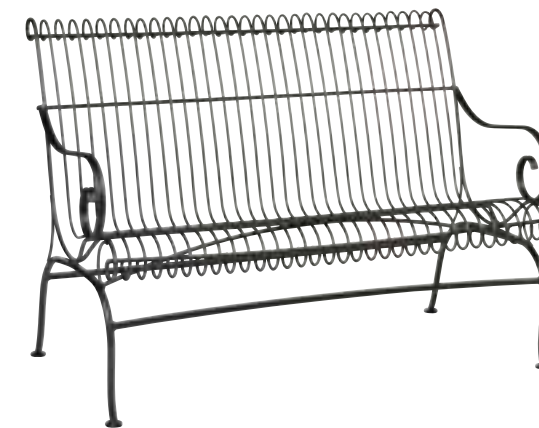

TERRACE

Designed by Shaun Sweeney

790001 Dining Arm Chair

790001 Dining Arm Chair
79W001 Optional Seat Cushion

790001 Dining Arm Chair
79W018 Optional Hinged Cushion

790066 Coil Spring Dining Chair

790073 Glider

790005 Bench

790065
Spring Lounge Chair
790086
Ottoman

790019
Loveseat

790070
Stationary Chaise Lounge

790063
Crescent Loveseat

790064
Crescent Sofa

750070
Sling Adjustable Chaise Lounge

750001
Sling Dining Arm Chair

750066
Sling Coil Spring Chair

750101
Padded Sling Dining Arm Chair

1N2400
End Table Base

1N5400
Chat Table Base

1N4800
Dining Table Base

1N7200
Large Dining Table Base

Also Available: 750166 Padded Sling Coil Spring Chair