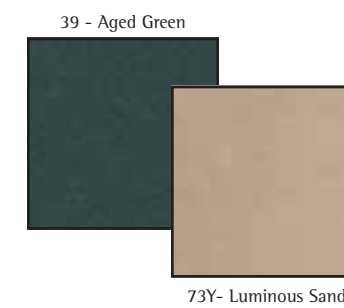

Designer Suggested Combinations:

Pictured

73Y - Luminous Sand

07R - Silhouette Seaside