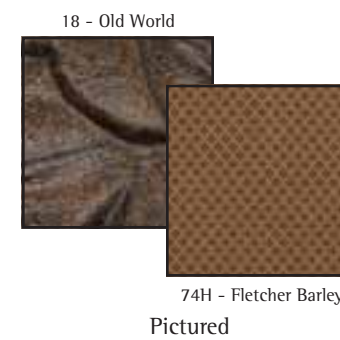

950420
Sofa

950470
Adjustable Chaise Lounge

950439
End Table - Woven With Glass Top

950436
Chat Table - Woven With Glass Top

954800
Dining Table Base

950154
54" Round Dining Table - Woven With Glass Top

957200
Large Dining Table Base

950674
47" x 80" Oval Dining Table - Woven With Glass Top

Table Top pictured no longer available.

Designer Suggested Combinations:

74H - Fletcher Barley
Pictured

07U - Glen II Eggshell
Pictured

58W - Ricochet Timber