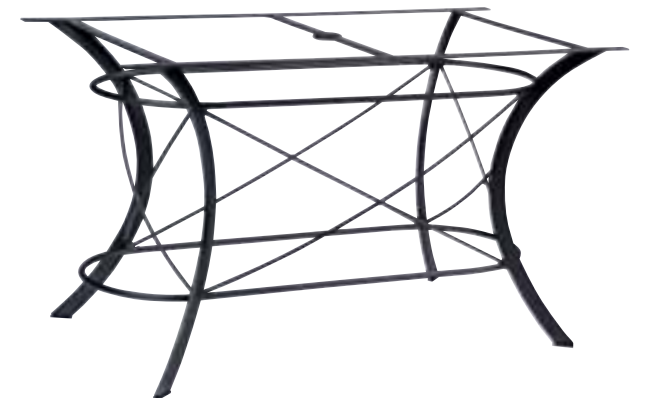

7M0001  
Dining Arm Chair  
7MW001  
Optional Seat Cushion

7M0072  
Swivel Rocker  
7MW001  
Optional Seat Cushion

7M0004  
Bench  
7MW005  
Optional Seat Cushion

7M0065  
Spring Lounge Chair  
7M0086  
Ottoman

CROMWELL

Designed by Shaun Sweeney

7M0073  
Gliding Loveseat

7M0070  
Adjustable Chaise Lounge

7P0001  
Sling Dining Arm Chair

7P0072  
Sling Swivel Rocker

7P0070  
Sling Adjustable Chaise Lounge

7P2400  
Side Table Base

7P5400  
Chat Table Base

7P4800  
Dining Table Base

7P7200  
Large Dining Table Base

Designer Suggested Combinations:

Cromwell Cushion

03 - Graphite w/Highlighted Rivets

13U - Meg Gold  
Pictured

48 - Chestnut

67S - Sultan Camel

03 - Graphite w/Highlighted Rivets

01U - Beth Spring  
Pictured

Cromwell Sling

13 - Cognac

77M - Sailing Suntan  
Pictured

13 - Cognac

96B - Green Tea