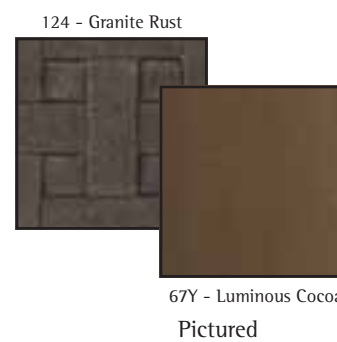

43426C
Ottoman

43126C
Loveseat

43326C
Sofa

40026C
Adjustable Chaise Lounge

40226C
Adjustable Double Chaise Lounge

Designer Suggested Combinations:

67Y - Luminous Cocoa
Pictured

35W - Sabine Cameo
Pictured