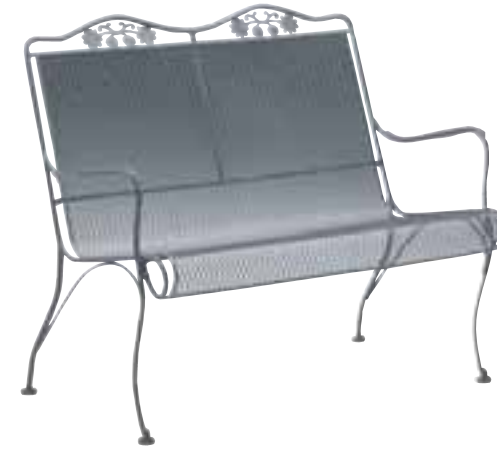

BRIARWOOD

400010  
Barrel Dining Chair

400003  
Spring Base Barrel Chair

400088  
Coil Spring Barrel Chair

400085  
Barrel Swivel Rocker

400001  
High-Back Dining Arm Chair

400002  
High-Back Dining Side Chair

400066  
High-Back Coil Spring Chair

400072  
High-Back Swivel Rocker

400019  
High-Back Loveseat

400073  
High-Back Gliding Loveseat

400018  
High-Back Spring Base Chair

400006  
High-Back Lounge Chair  
400086  
Ottoman

400070  
Adjustable Chaise Lounge

400080  
Tea Cart - Mesh Top

400388  
Swivel Bar Stool

400004  
Barrel Loveseat

Designer Suggested Combinations: